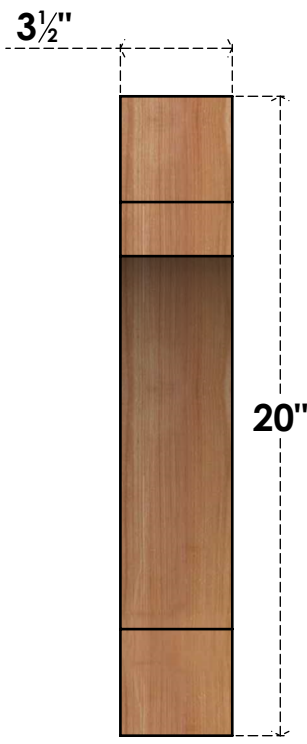

BRC04X20X20MRC00SWR

3 1/2"W X 20"D X 20"H MERCED SMOOTH BRACE, WESTERN RED CEDAR

SIDE

FRONT

EKENA MILLWORK
 2300 WEST MAIN ST.
 CLARKSVILLE, TX 75426
 TOLL FREE: 866-607-0453
 WWW.EKENAMILLWORK.COM

- NOTES**
1. INSTALLATION TO BE COMPLETED IN ACCORDANCE WITH MANUFACTURER'S SPECIFICATIONS.
 2. DRAWING MAY NOT BE TO SCALE
 3. THIS DRAWING IS INTENDED FOR DESIGN AND PLANNING PURPOSES ONLY.
 4. ALL INFORMATION CONTAINED HEREIN WAS CURRENT AT THE TIME OF DEVELOPMENT BUT MUST BE REVIEWED AND APPROVED BY THE PRODUCT MANUFACTURER TO BE CONSIDERED ACCURATE.
 5. PRODUCTS ARE NOT KILN DRIED. THIS ITEM IS UNIQUE AND WILL CONTAIN THE NATURAL VARIATIONS THAT THE WOOD SPECIES OFFERS. THIS MAY RESULT IN VARIATIONS UP TO 1/4"