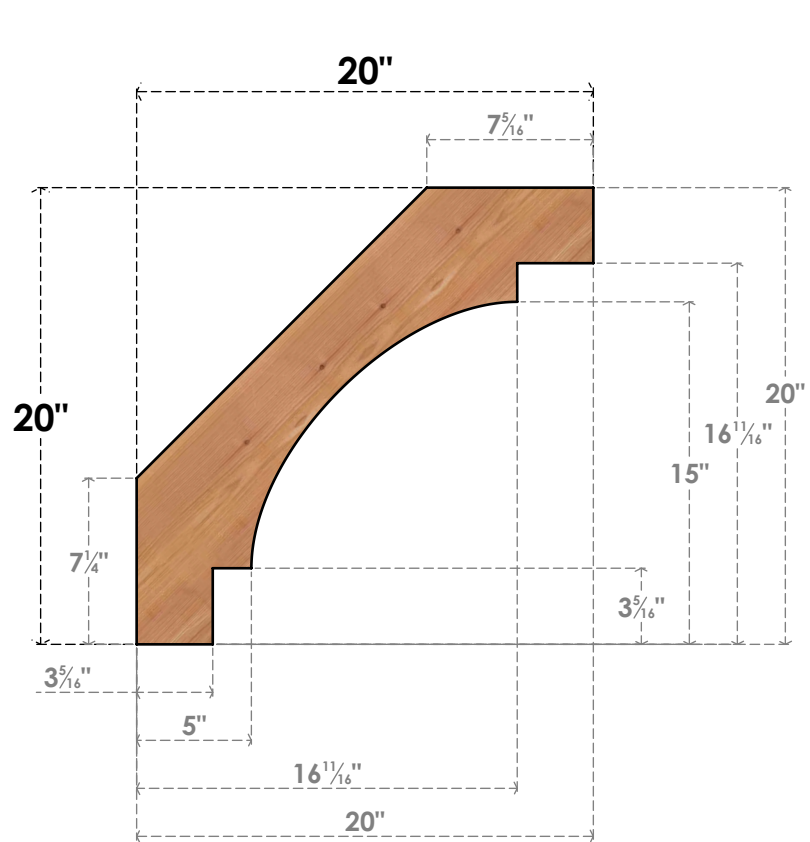

BRC04X20X20MRC00SWR

3 1/2"W X 20"D X 20"H MERCED SMOOTH BRACE, WESTERN RED CEDAR

SIDE

FRONT

EKENA MILLWORK
 2300 WEST MAIN ST.
 CLARKSVILLE, TX 75426
 TOLL FREE: 866-607-0453
 WWW.EKENAMILLWORK.COM

- NOTES**
1. INSTALLATION TO BE COMPLETED IN ACCORDANCE WITH MANUFACTURER'S SPECIFICATIONS.
 2. DRAWING MAY NOT BE TO SCALE
 3. THIS DRAWING IS INTENDED FOR DESIGN AND PLANNING PURPOSES ONLY.
 4. ALL INFORMATION CONTAINED HEREIN WAS CURRENT AT THE TIME OF DEVELOPMENT BUT MUST BE REVIEWED AND APPROVED BY THE PRODUCT MANUFACTURER TO BE CONSIDERED ACCURATE.
 5. PRODUCTS ARE NOT KILN DRIED. THIS ITEM IS UNIQUE AND WILL CONTAIN THE NATURAL VARIATIONS THAT THE WOOD SPECIES OFFERS. THIS MAY RESULT IN VARIATIONS UP TO 1/4"